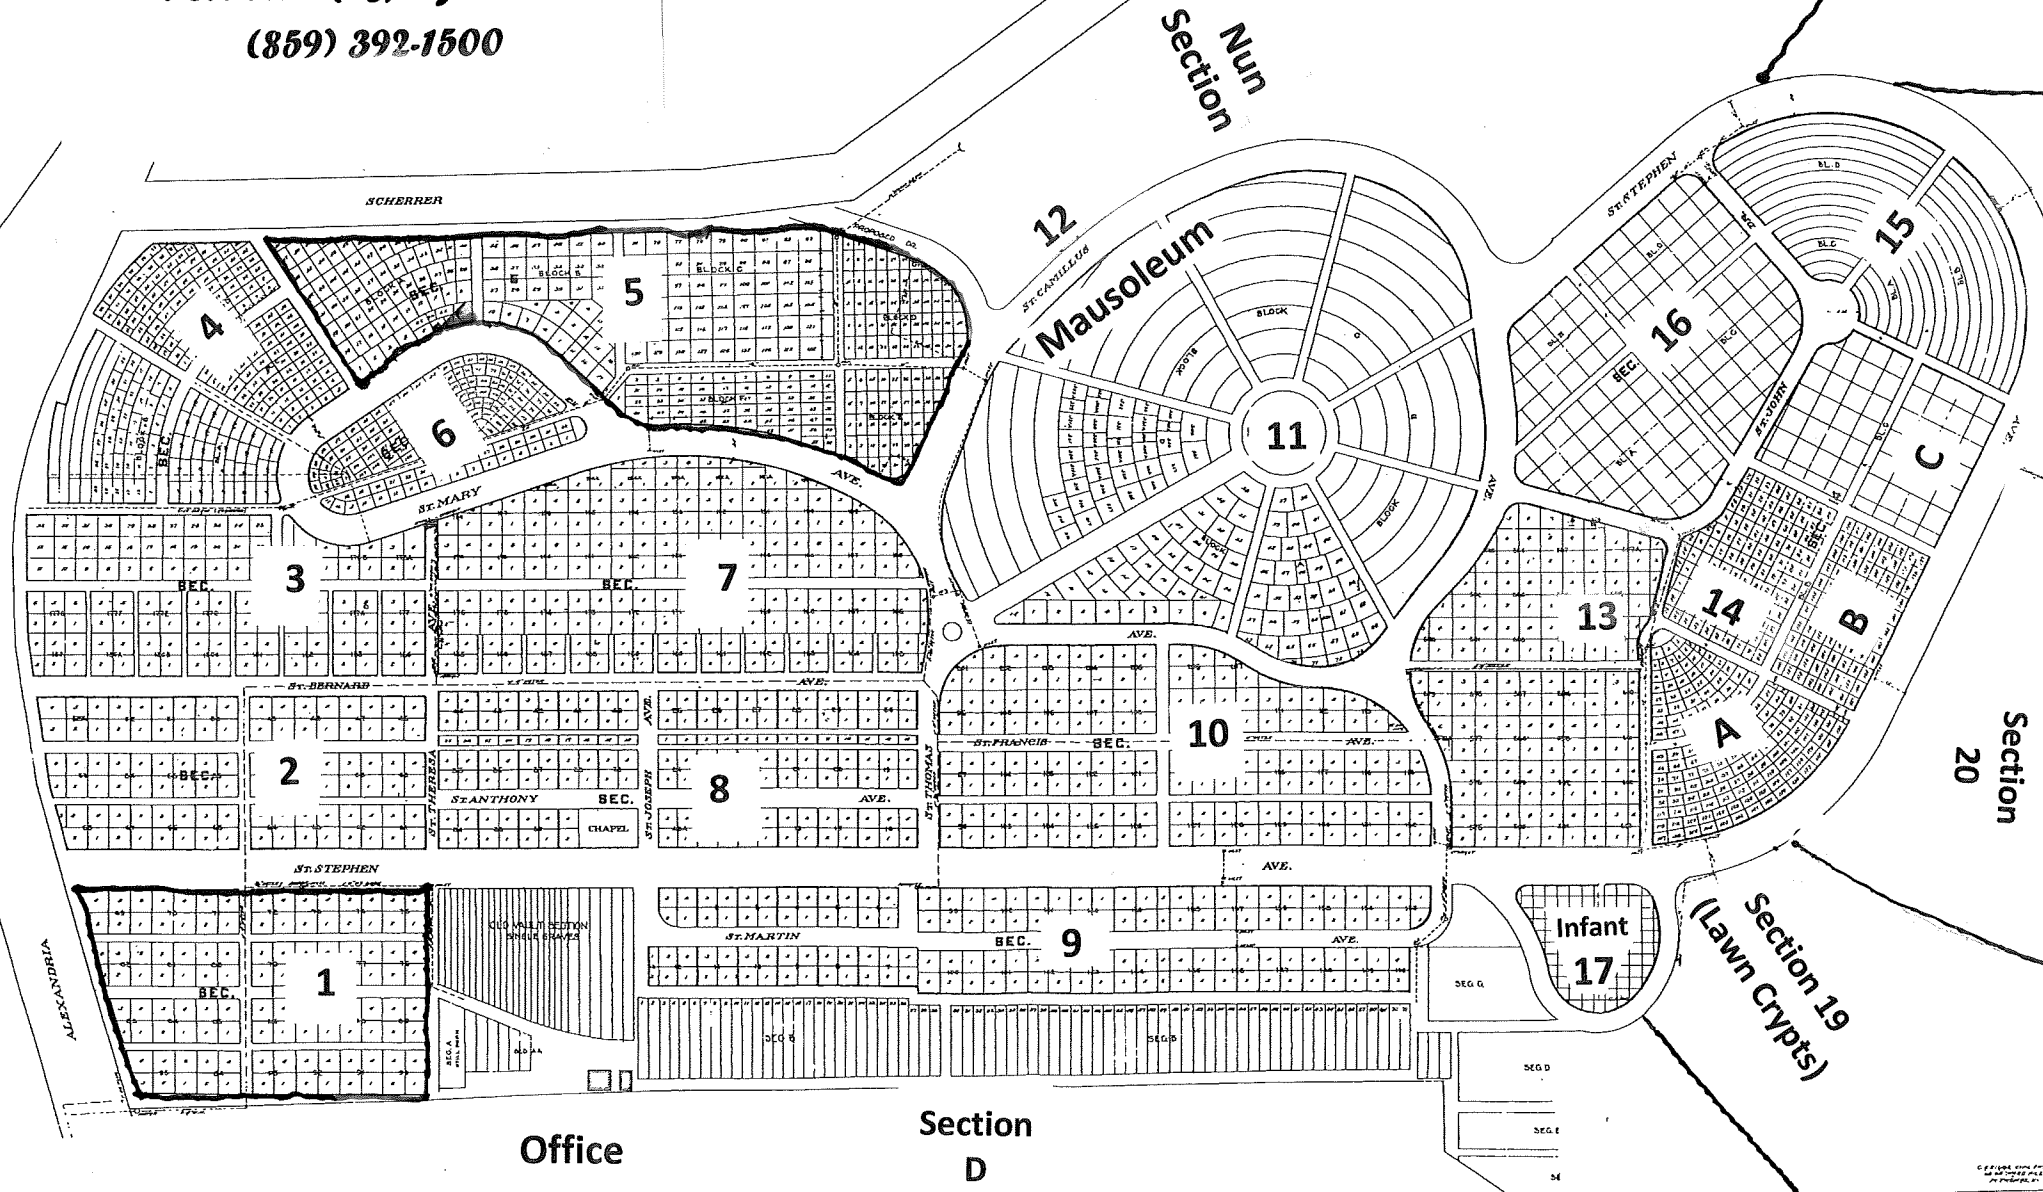

St. Stephen Cemetery
1523 Alexandria Pike
Fort Thomas, KY 41075
(859) 392-1500

Main Gate Entrance

Section 22
Section 21A
Section 21
Section 20
Section 19
Section 18
Chapel